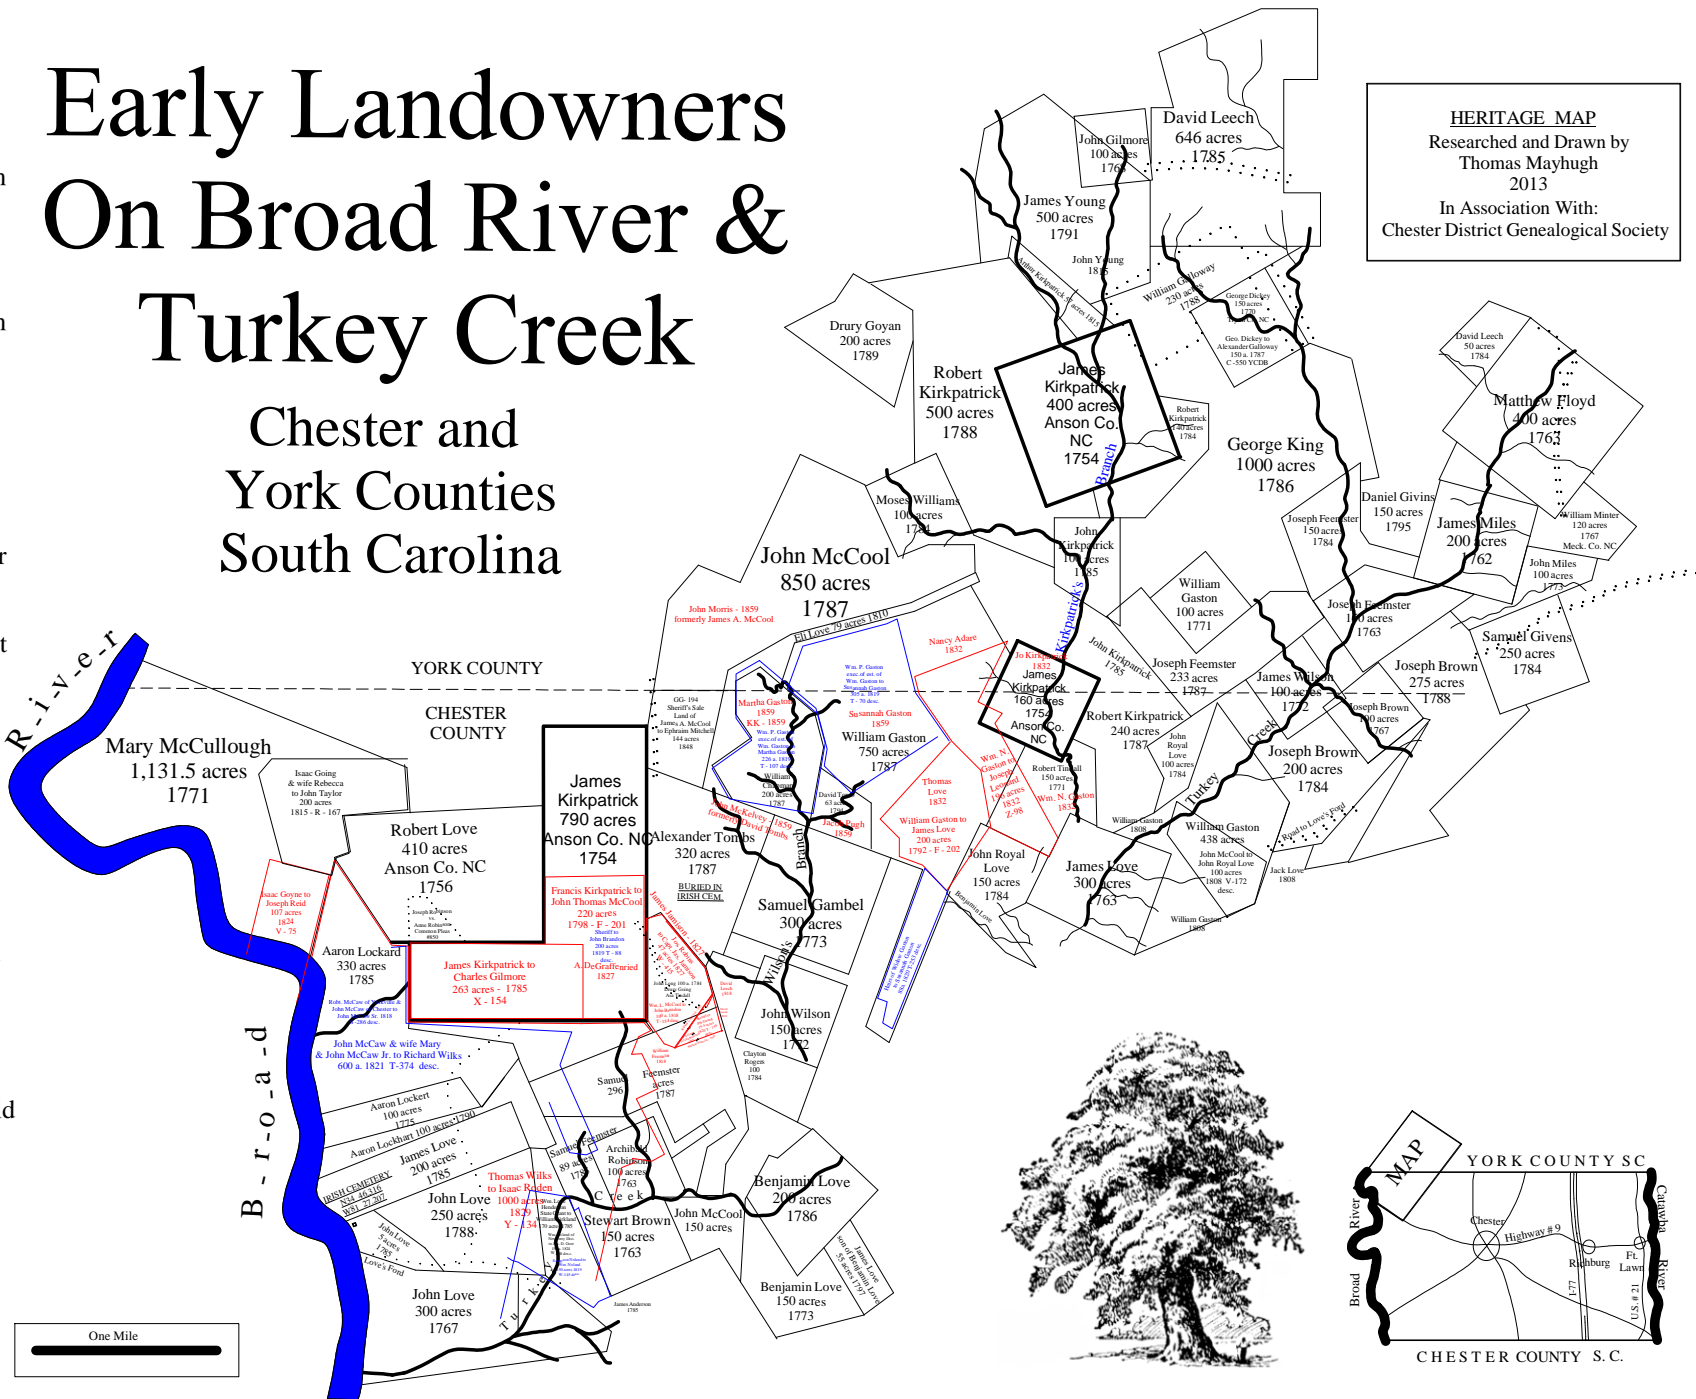

Name Index

Brown, Joseph
 Brown, Stewart
 Chapman, William
 Dickey, George
 Feemster, Joseph
 Feemster, Samuel
 Floyd, Matthew
 Galloway, William
 Gambel, Samuel
 Gaston, William
 Gilmore, John
 Givins, Daniel
 Givins, Samuel
 Goyan, Drury
 King, George
 Kirkpatrick, Arthur
 Kirkpatrick, James
 Kirkpatrick, John
 Kirkpatrick, Robert
 Leech, David
 Lockhart, Aaron
 Long, John
 Love, Benjamin
 Love, Eli
 Love, James
 Love, John
 Love, John Royal
 Love, Robert
 McCool, John
 McCullough, Mary
 Miles, James
 Miles, John
 Minter, William
 Robinson, Anne
 Robinson, Archibald
 Robinson, Joseph
 Rogers, Clayton
 Tindall, Robert
 Tombs, Alexander
 Tomb, David
 Williams, Moses
 Wilson, James
 Wilson, John
 Young, James

Early Landowners On Broad River & Turkey Creek

Chester and York Counties South Carolina

HERITAGE MAP
 Researched and Drawn by
 Thomas Mayhugh
 2013
 In Association With:
 Chester District Genealogical Society