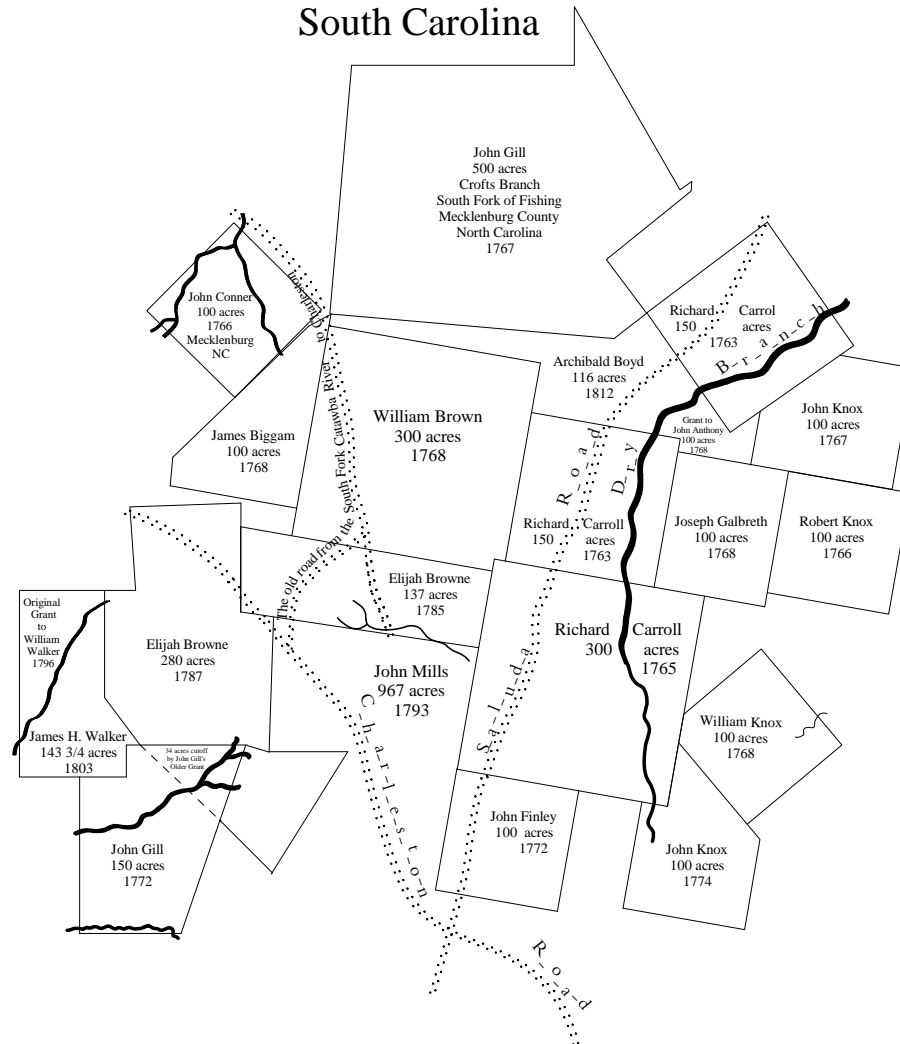

Early Land Surveys and Land Grants

Lewis Turnout

Chester County
South Carolina

NAME:	ACRES	YEAR
Biggam, James	100	1768
Boyd, Archibald	116	1812
Brown, William	300	1768
Browne, Elijah	137	1785
Browne, Elijah	280	1787
Carroll, Richard	150	1763
Carroll, Richard	150	1763
Carroll, Richard	300	1765
Connor, John	100	1768
Finley, John	100	1772
Galbreth, Joseph	100	1768
Gill, John	500	1767
Gill, John	150	1772
Knox, John	100	1767
Knox, John	100	1774
Knox, Robert	100	1766
Knox, William	100	1768
Mills, John Col.	967	1796
Walker, James H.	143	1803

HERITAGE MAP
Researched & Drawn by
Thomas Mayhugh
2010