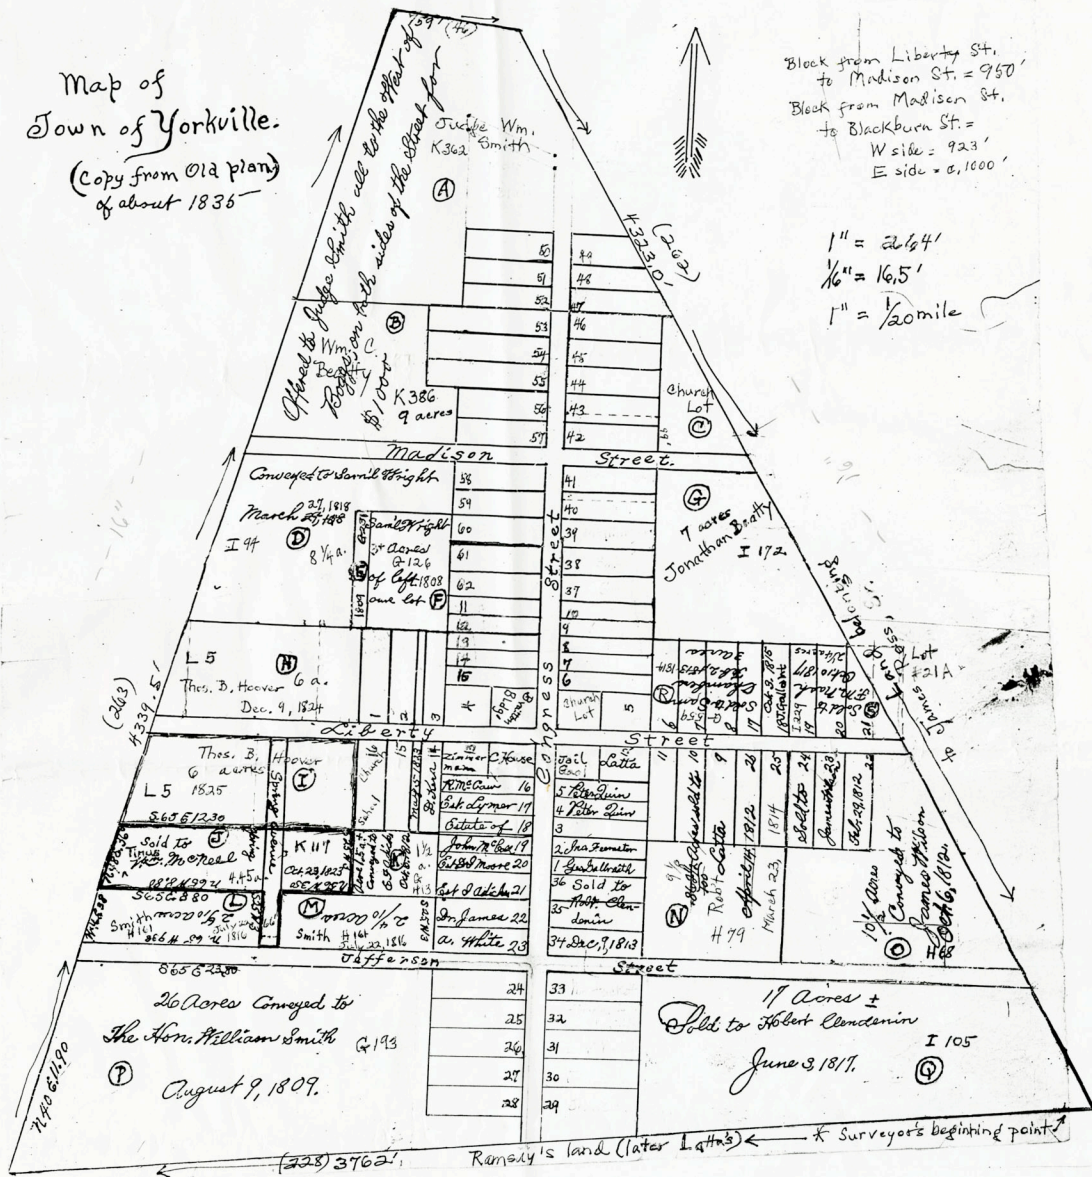

Map of
Town of Yorkville.
(Copy from old plans)
of about 1836

Block from Liberty St.
to Madison St. = 950'
Block from Madison St.
to Blackburn St. =
W side = 923'
E side = 0, 1000'

1" = 2664'
1/6" = 16.5'
1" = 1/20 mile

16"

(263) 2339 51

865 6 12 30

7140 61190

(223) 37621

144